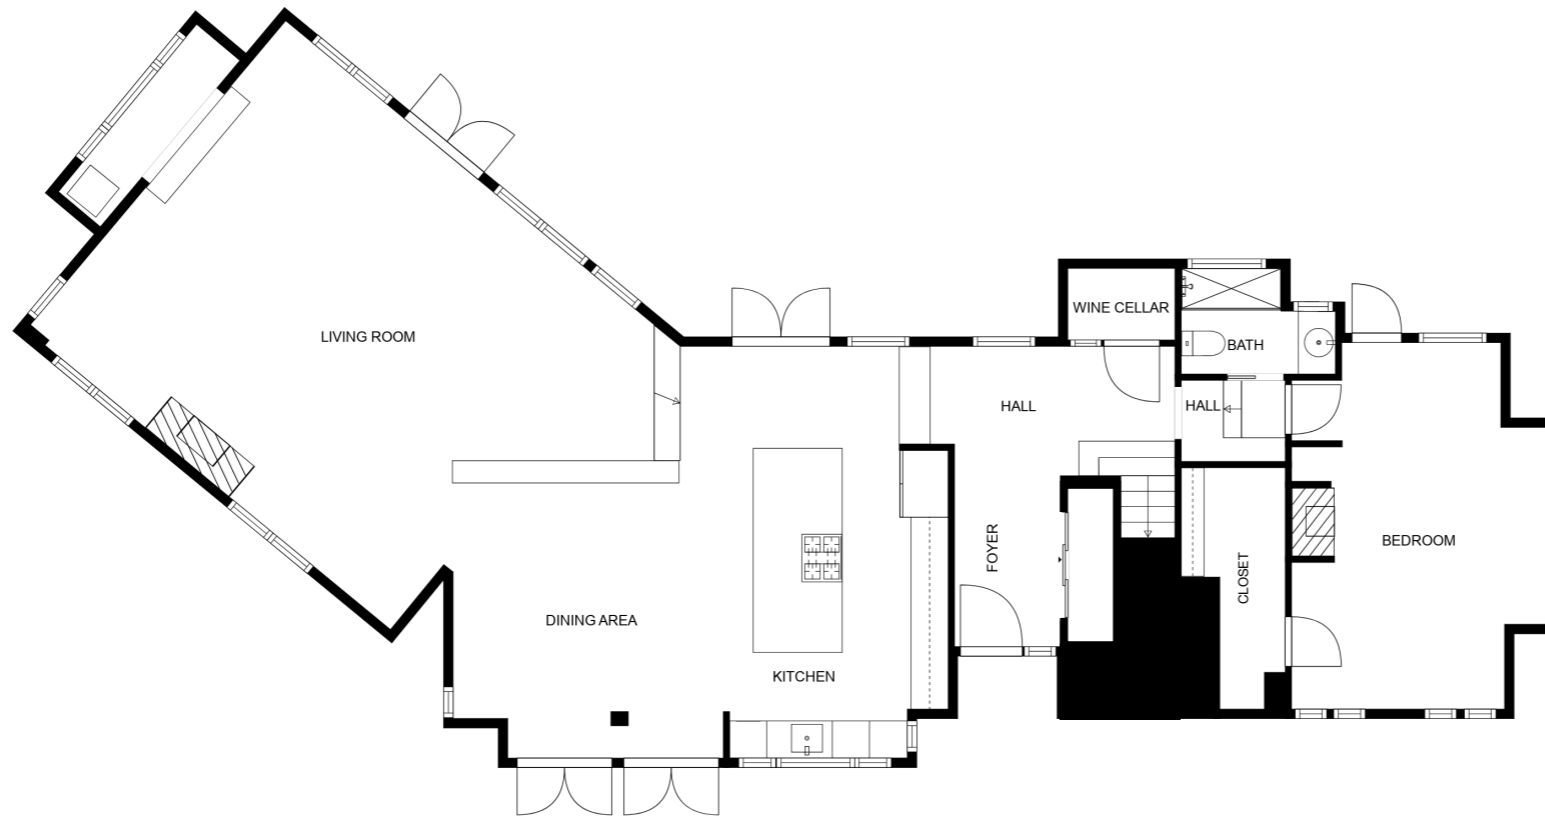

16532 Arnold Drive

Sonoma, CA 95476

FLOOR 2

FLOOR 1

All measurements and scales are approximate. While deemed reliable, no information on these floor plans should be relied upon without independent verification.

16532 Arnold Drive

Sonoma, CA 95476

FLOOR 1

FLOOR 2

All measurements and scales are approximate. While deemed reliable, no information on these floor plans should be relied upon without independent verification.

16532 Arnold Drive

Sonoma, CA 95476

All measurements and scales are approximate.
While deemed reliable, no information on these floor
plans should be relied upon without independent
verification.