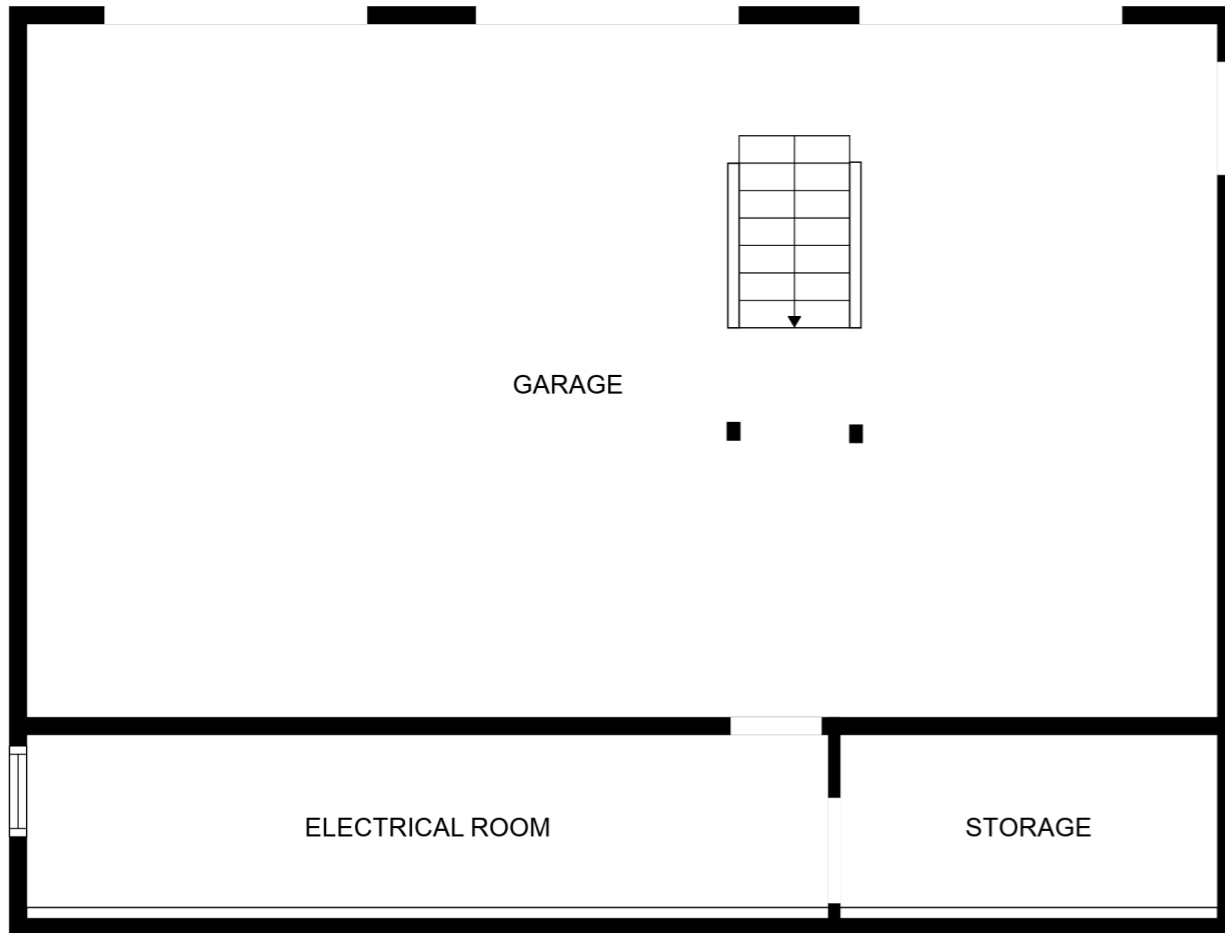

16532 Arnold Drive

Sonoma, CA 95476

FLOOR 2

FLOOR 1

All measurements and scales are approximate. While deemed reliable, no information on these floor plans should be relied upon without independent verification.

16532 Arnold Drive

Sonoma, CA 95476

FLOOR 1

FLOOR 2

All measurements and scales are approximate. While deemed reliable, no information on these floor plans should be relied upon without independent verification.