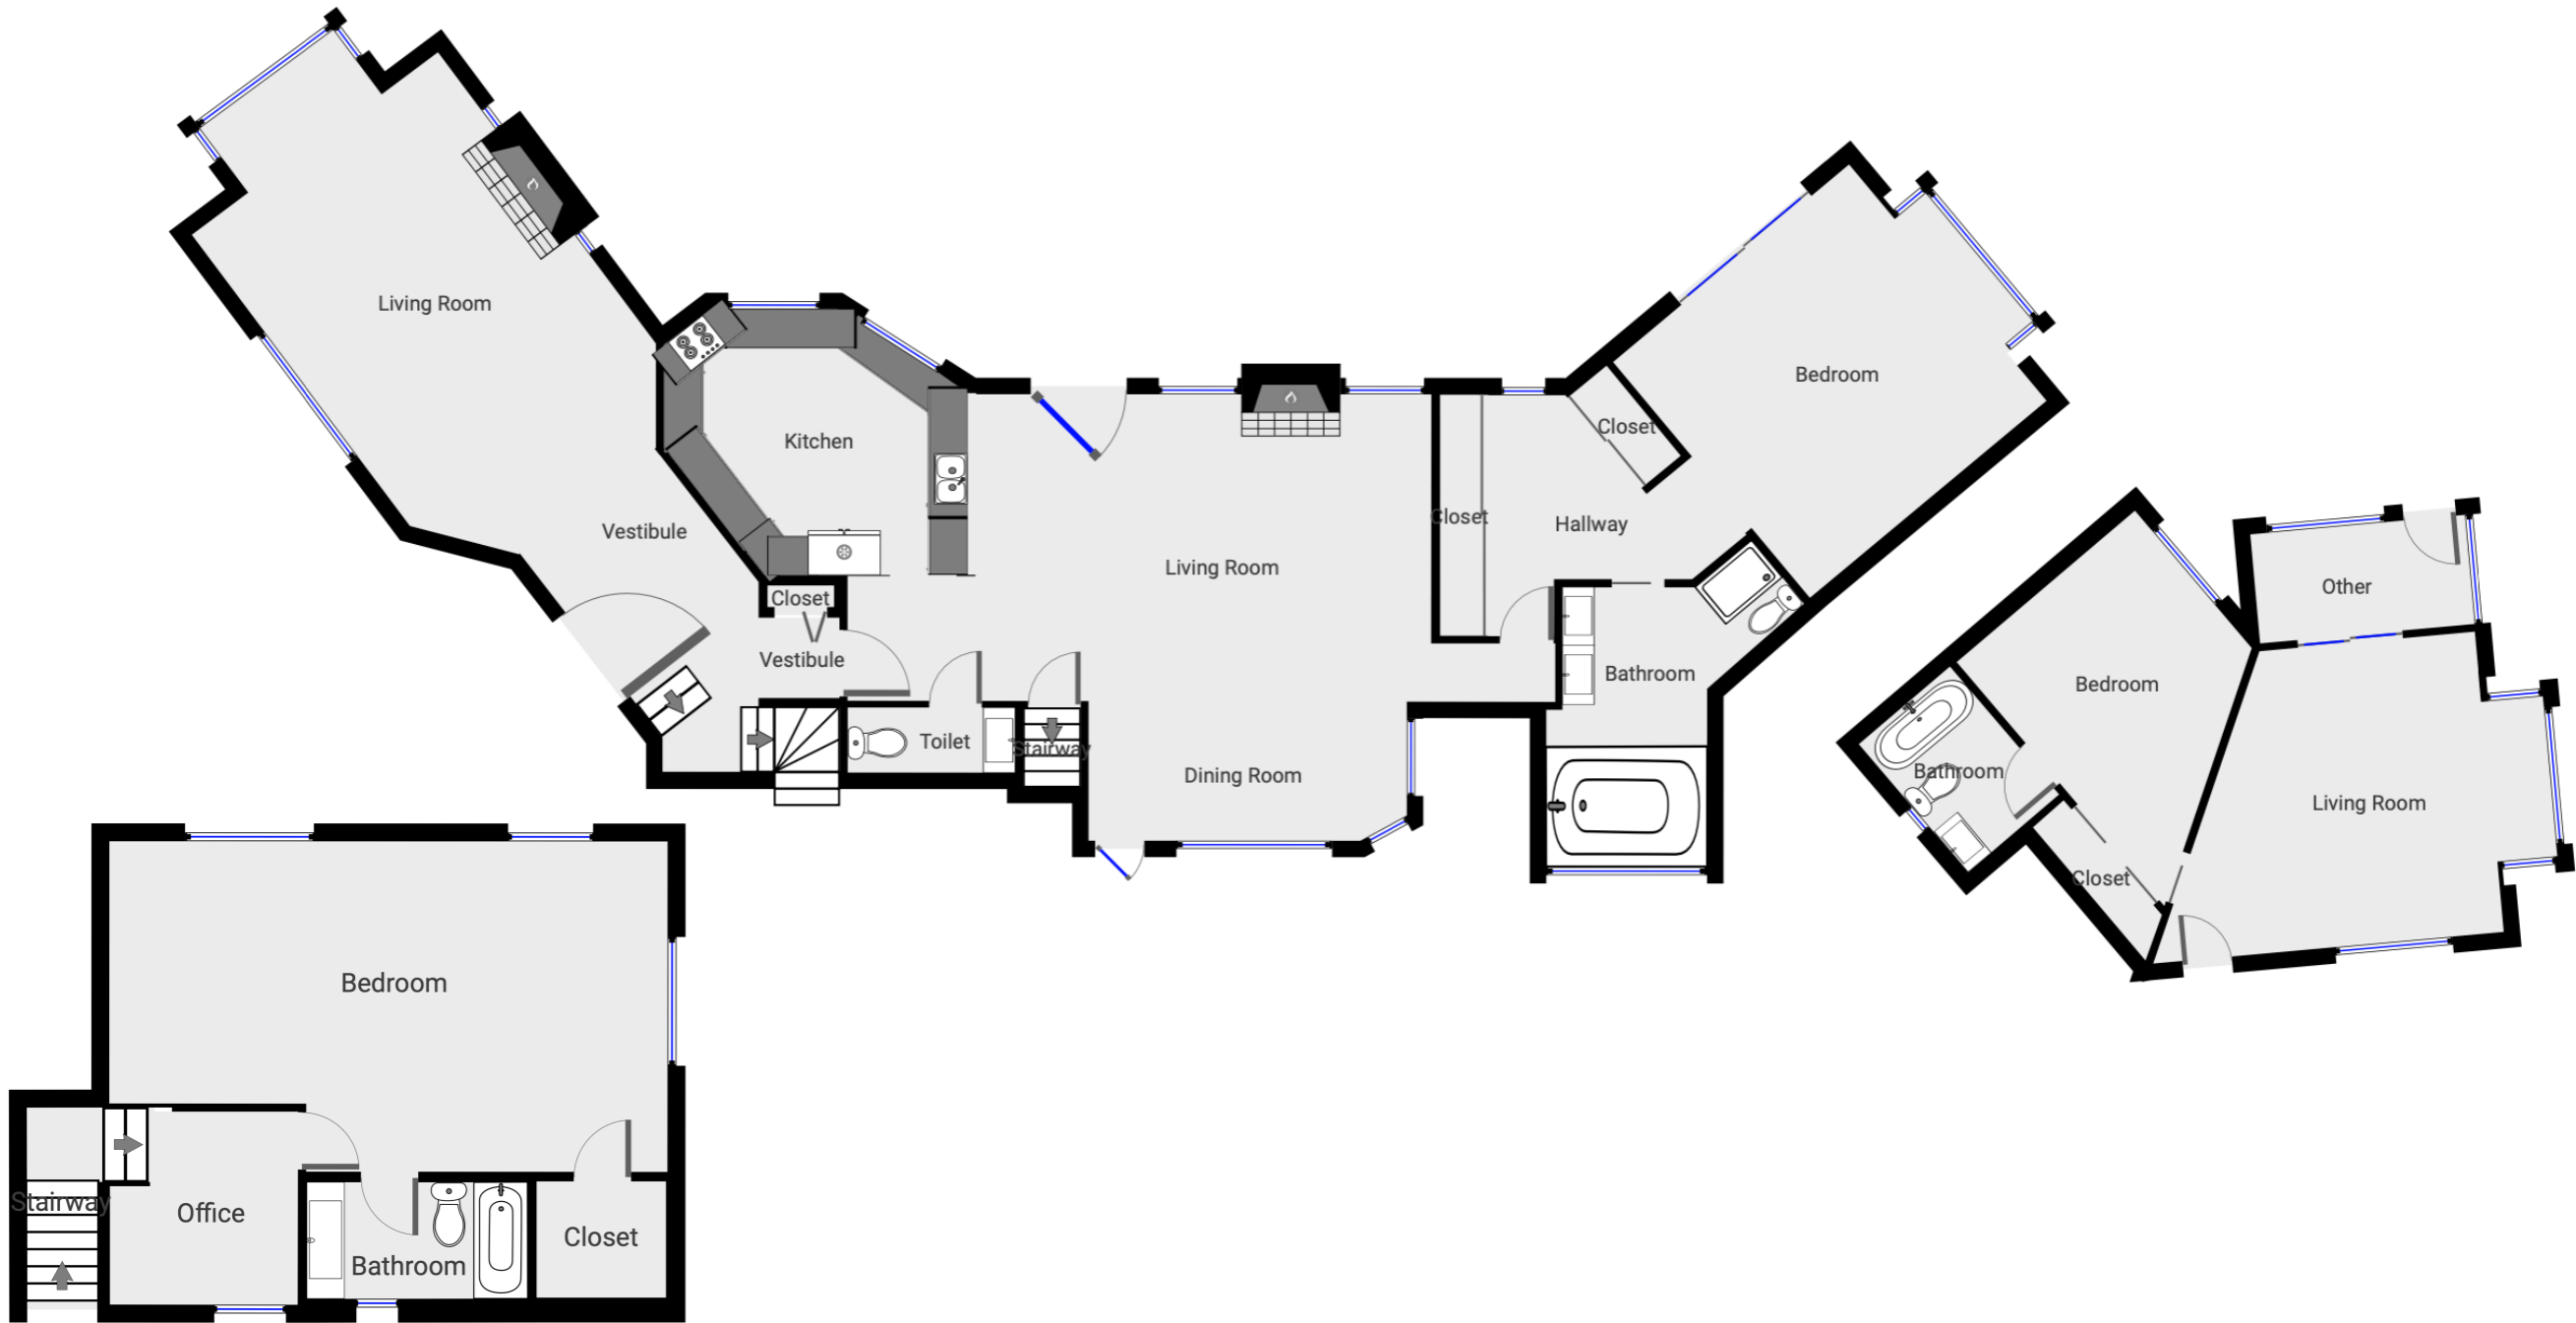

1140 Dance Dr

Sonoma, CA 95476

All measurements are approximate.
While deemed reliable, no information on these floor plans
should be relied upon without independent verification.

1140 Dance Dr

Sonoma, CA 95476

All measurements are approximate.
While deemed reliable, no information on these floor plans
should be relied upon without independent verification.