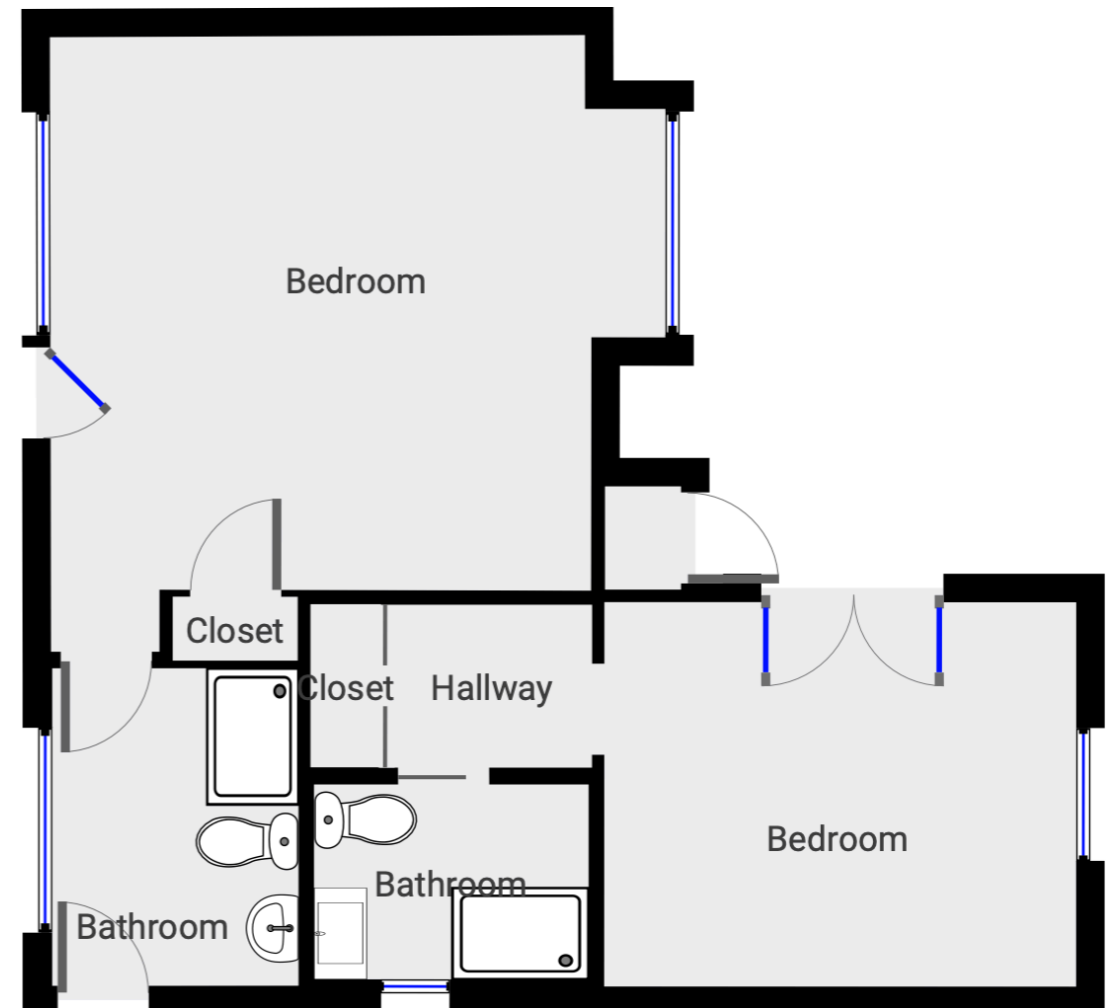

1140 Dance Dr

Sonoma, CA 95476

All measurements are approximate.
While deemed reliable, no information on these floor plans
should be relied upon without independent verification.

1140 Dance Dr

Sonoma, CA 95476

All measurements are approximate.
While deemed reliable, no information on these floor plans
should be relied upon without independent verification.