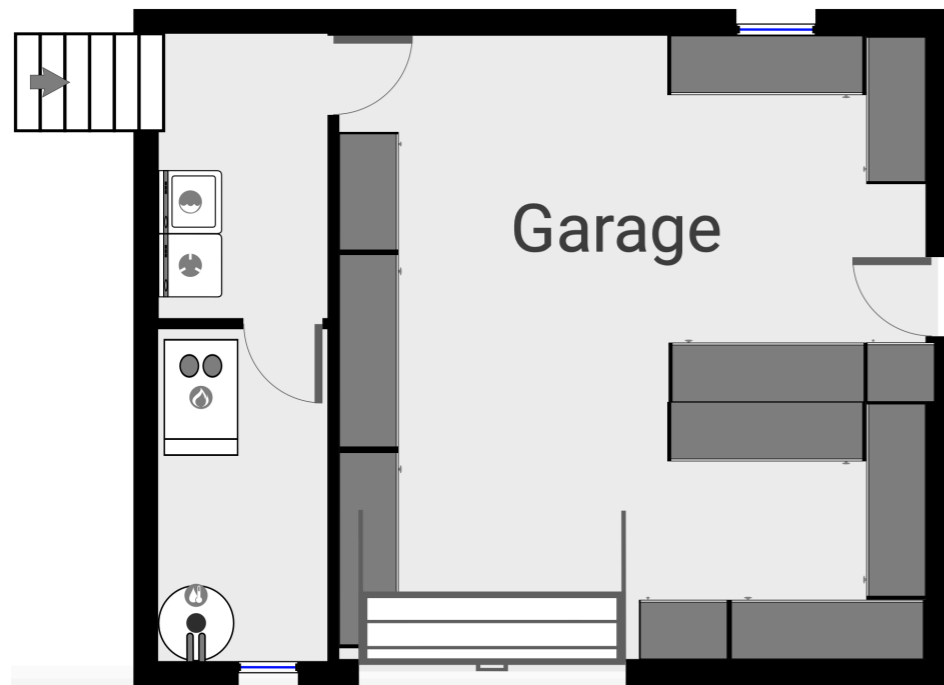

1140 Dance Dr

Sonoma, CA 95476

All measurements are approximate.
While deemed reliable, no information on these floor plans
should be relied upon without independent verification.

1140 Dance Dr

Sonoma, CA 95476

All measurements are approximate.
While deemed reliable, no information on these floor plans
should be relied upon without independent verification.