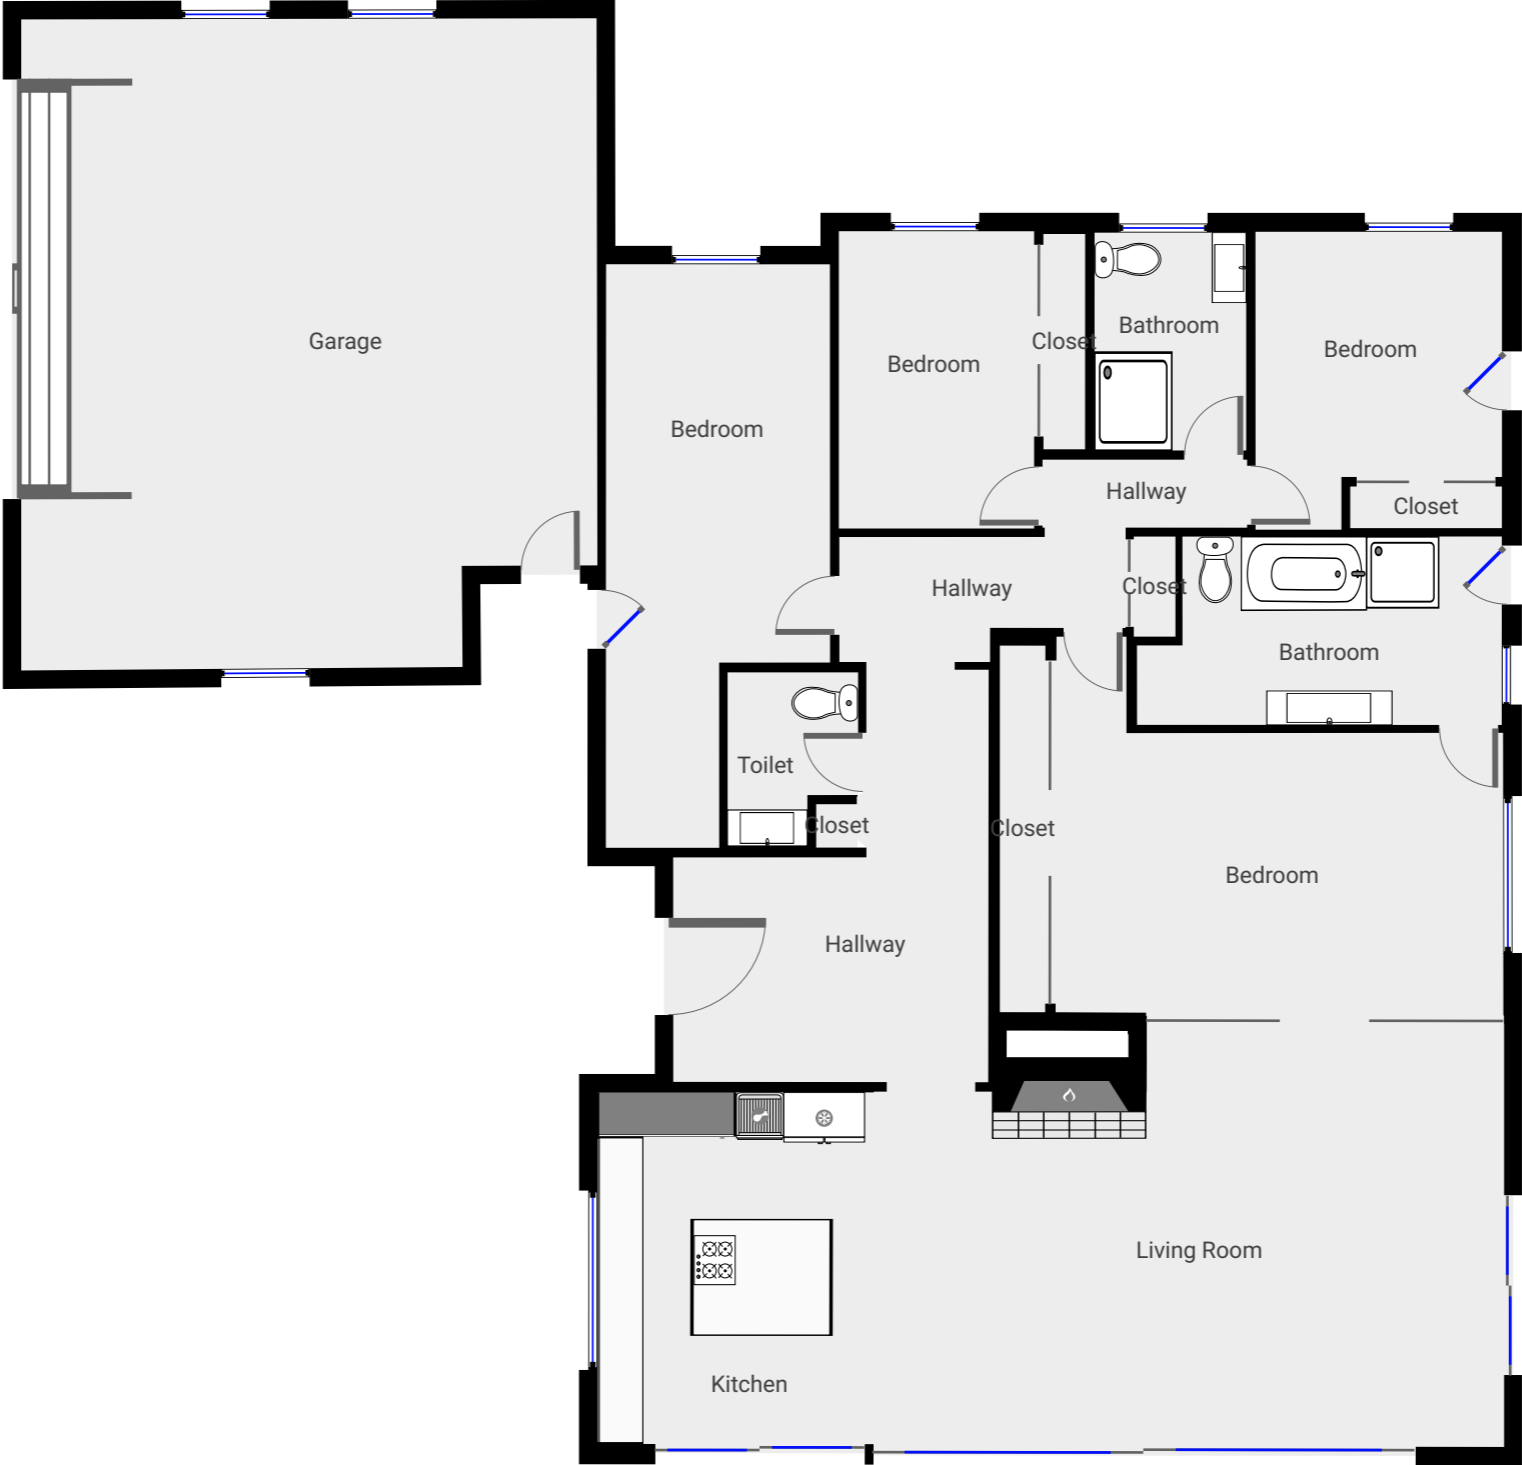

19450 7th Street East,
Sonoma, CA 95476

TEGELAAR & SEVENAU
Living in Wine Country

All measurements are approximate.
While deemed reliable, no information on these floor plans
should be relied upon without independent verification.