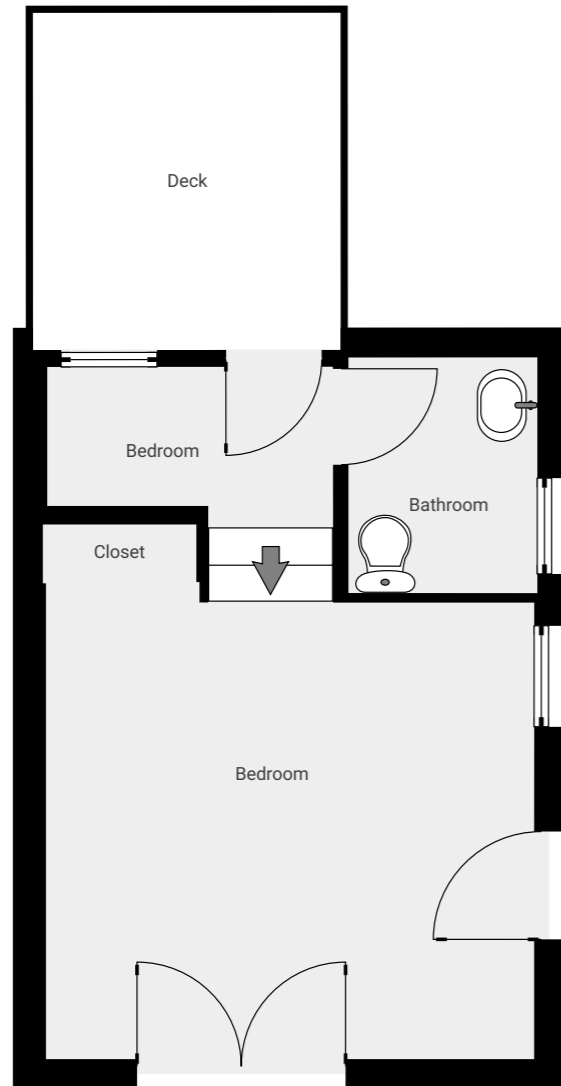

725 Fano Lane Sonoma, CA 95476

Guest House

Main House