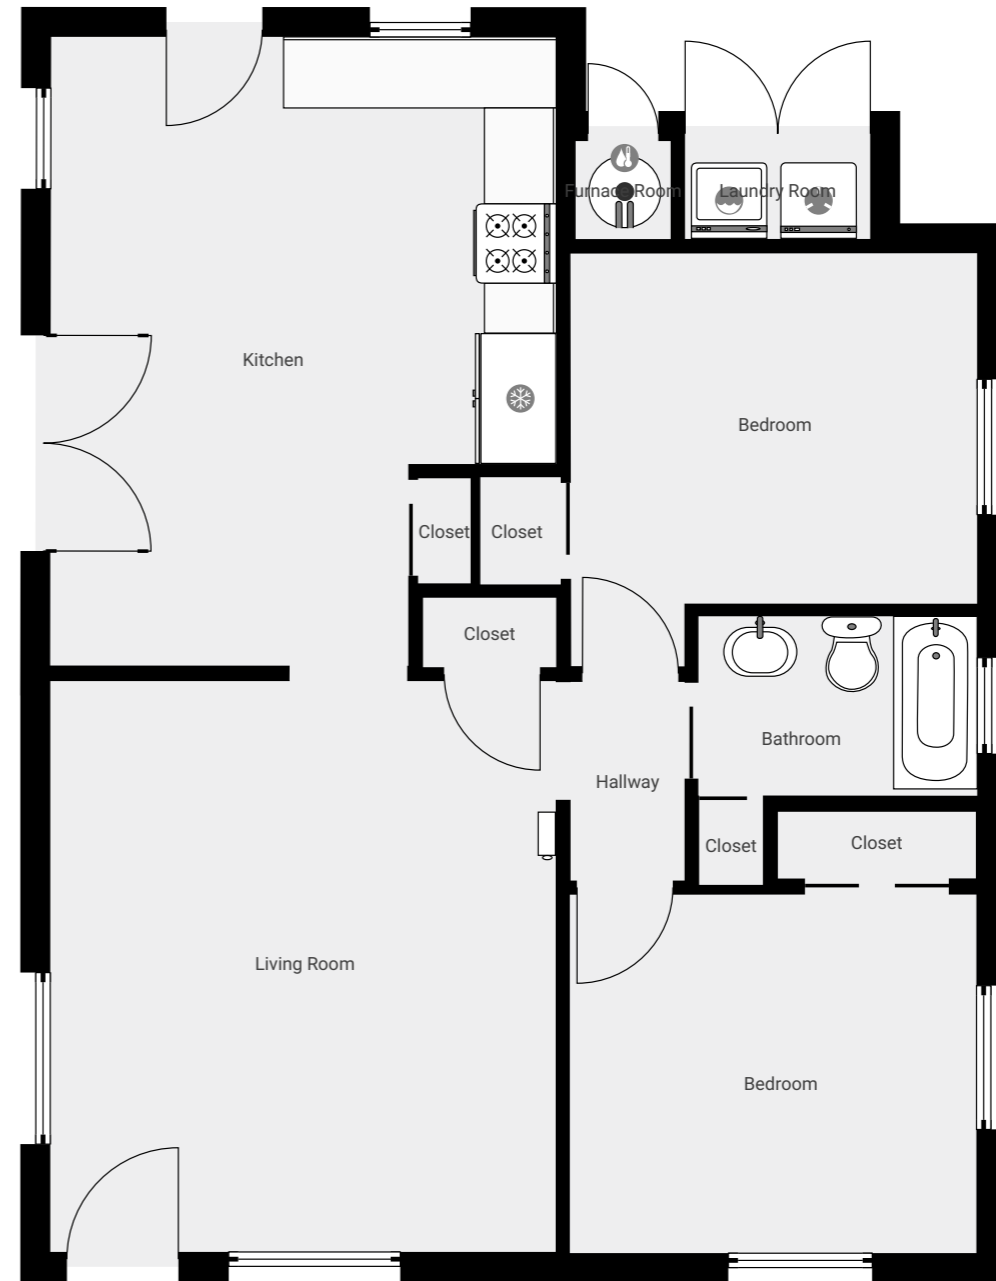

725 Fano Lane Sonoma, CA 95476

Guest House

Main House