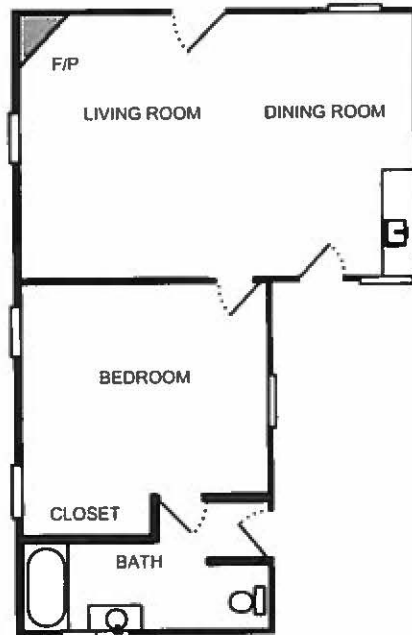

Property Address:
7930 Sonoma Mountain Rd
Glen Ellen, CA 95442

Measure #13005346

Property Address:
7930 Sonoma Mountain Rd
Glen Ellen, CA 95442

Measure #13005346

Measure #13005346

Property Address:
7930 Sonoma Mountain Rd
Glen Ellen, CA 95442

Property Address:
7930 Sonoma Mountain Rd
Glen Ellen, CA 95442

Measure #13005346

Measure #13005346

Property Address:
7930 Sonoma Mountain Rd
Glen Ellen, CA 95442

Property Address:
7930 Sonoma Mountain Rd
Glen Ellen, CA 95442

Measure #13005346