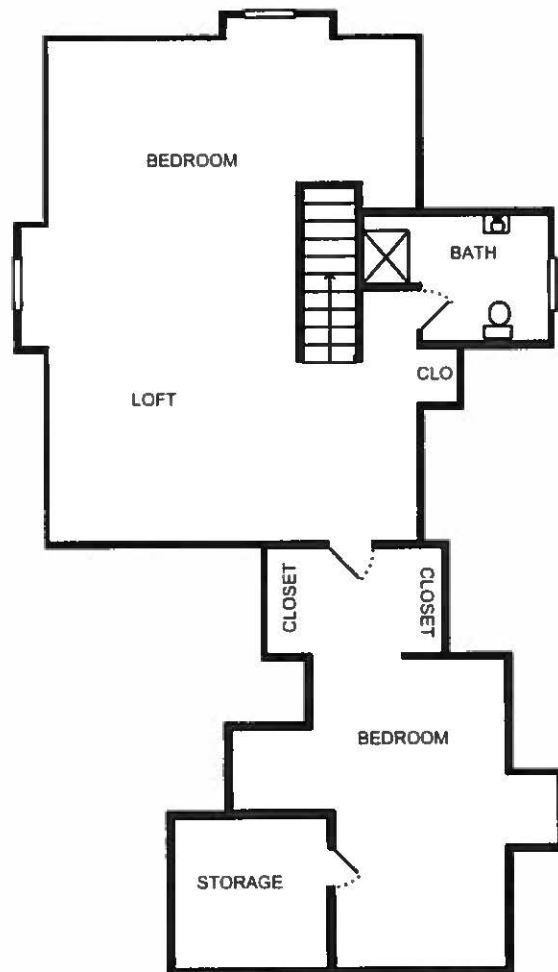

Property Address:
7930 Sonoma Mountain Rd
Glen Ellen, CA 95442

Measure #13005346

Property Address:
7930 Sonoma Mountain Rd
Glen Ellen, CA 95442

Measure #13005346

Measure #13005346

Property Address:
7930 Sonoma Mountain Rd
Glen Ellen, CA 95442

Property Address:
7930 Sonoma Mountain Rd
Glen Ellen, CA 95442

Measure #13005346

Measure #13005346

Property Address:
7930 Sonoma Mountain Rd
Glen Ellen, CA 95442

Property Address:
7930 Sonoma Mountain Rd
Glen Ellen, CA 95442

Measure #13005346