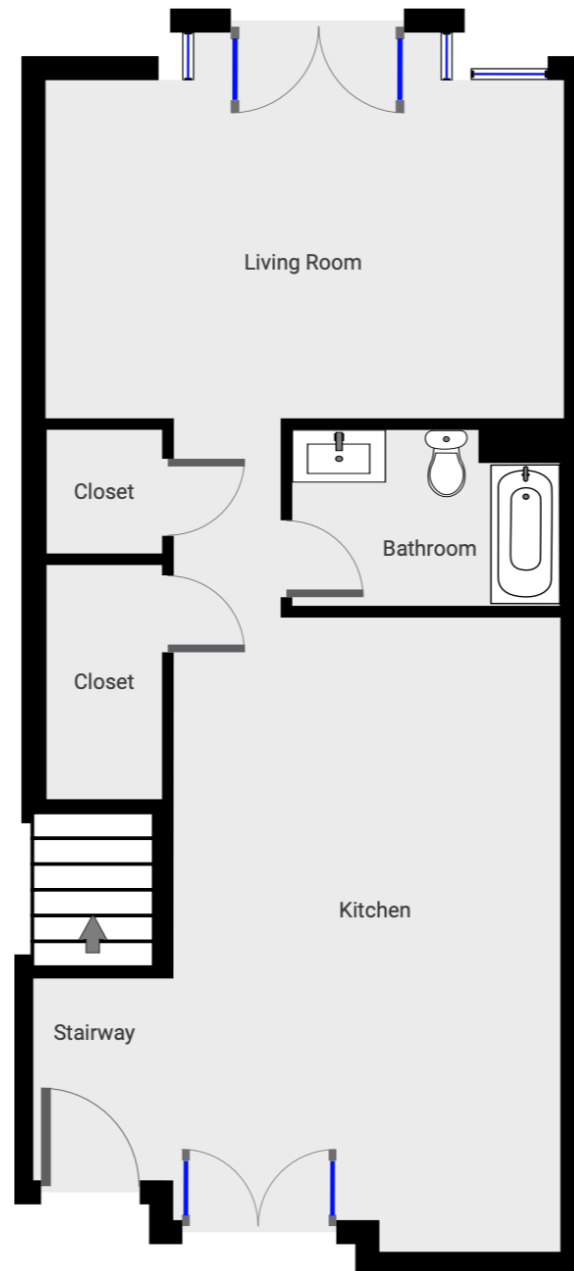

649 1st Street West, #4

Sonoma, CA 95476

COMPASS

649 1st Street West, #4

Sonoma , CA 95476

COMPASS

649 1st Street West, #4

Sonoma , CA 95476

COMPASS