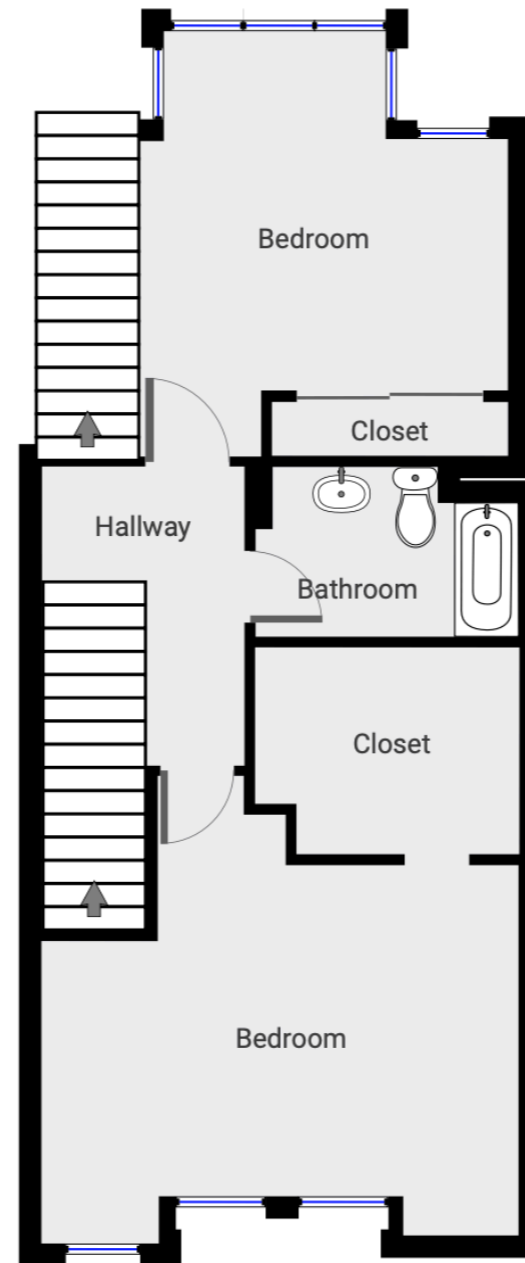

649 1st Street West, #4

Sonoma, CA 95476

COMPASS

649 1st Street West, #4

Sonoma , CA 95476

COMPASS

649 1st Street West, #4

Sonoma , CA 95476

COMPASS