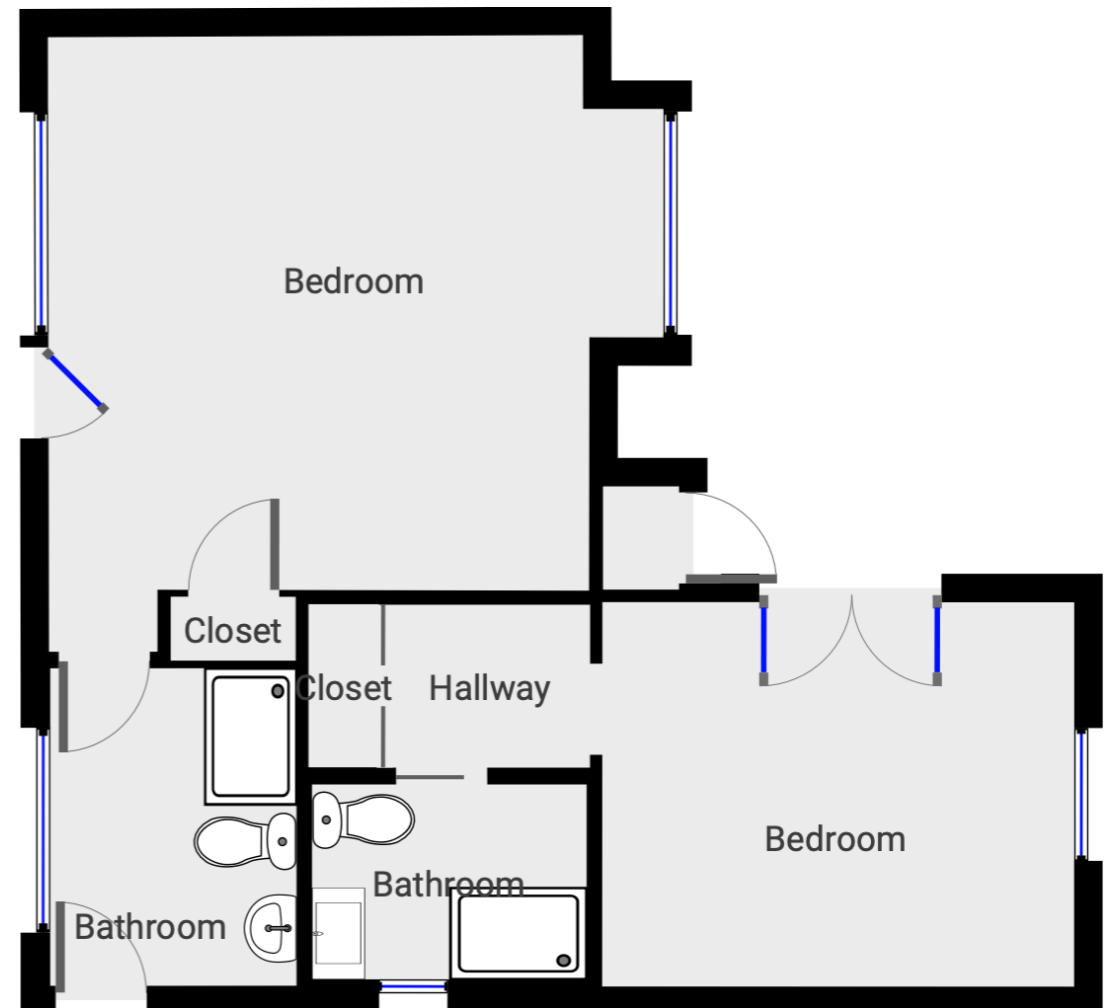

1140 Dance Dr

Sonoma, CA 95476

All measurements are approximate.
While deemed reliable, no information on these floor plans
should be relied upon without independent verification.

1140 Dance Dr

Sonoma, CA 95476

All measurements are approximate.
While deemed reliable, no information on these floor plans
should be relied upon without independent verification.