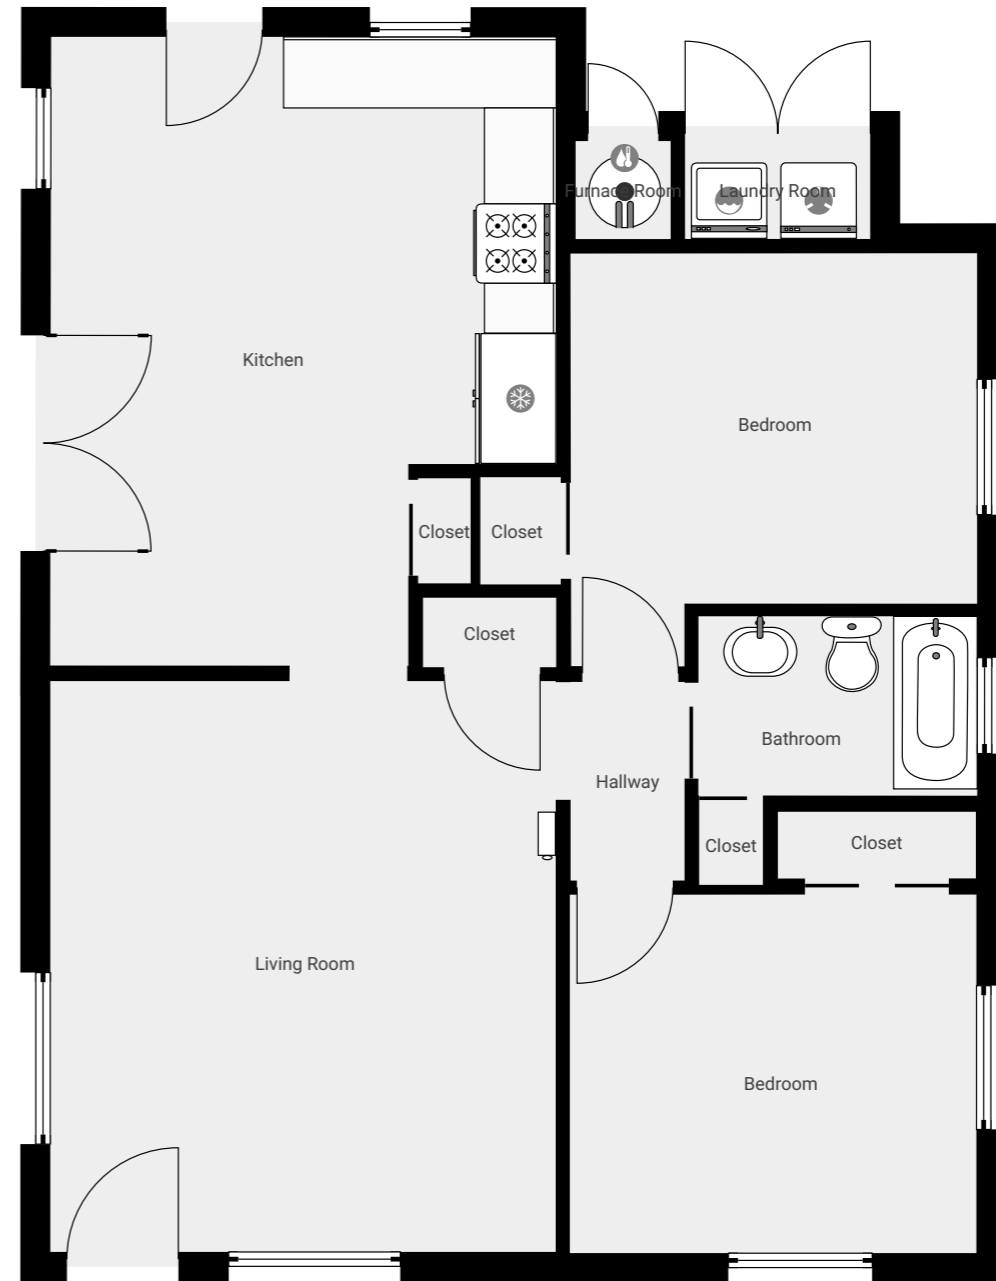

# 725 Fano Lane Sonoma, CA 95476

**Guest House**

**Main House**

**TEGELAAR & SEVENAU**  
Living in Wine Country

All measurements or directions are approximate.  
While deemed reliable, no information on these floor plans  
should be relied upon without independent verification.