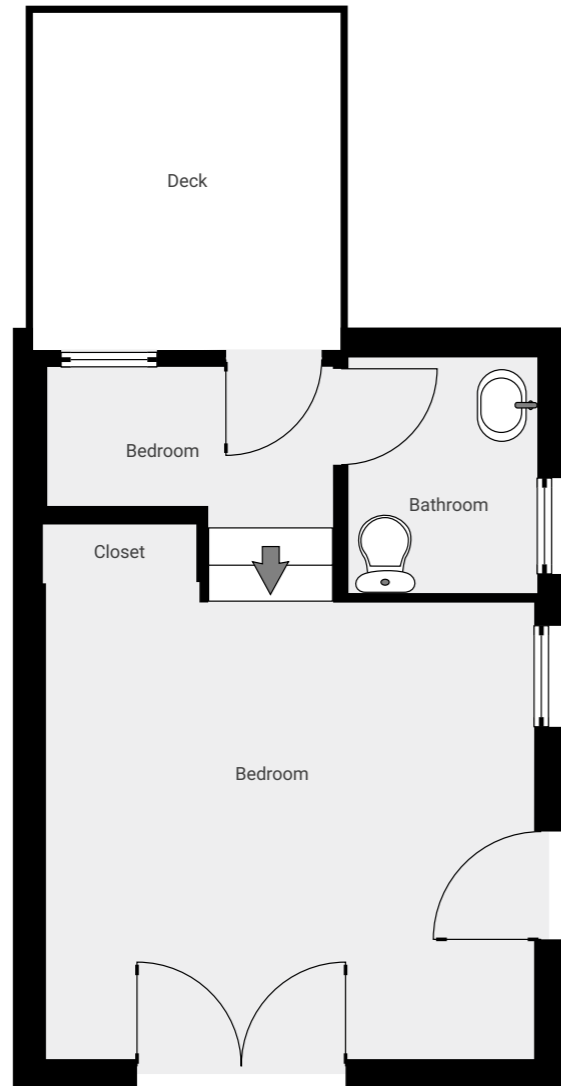

# 725 Fano Lane Sonoma, CA 95476

**Guest House**

**Main House**

**TEGELAAR & SEVENAU**  
Living in Wine Country

All measurements or directions are approximate.  
While deemed reliable, no information on these floor plans  
should be relied upon without independent verification.